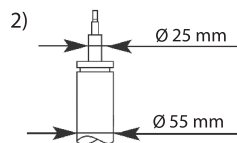

MODEL FAHRZEUG MODELE	YEAR JAHR ANNEE	FRONT/VORNE/AVANT				REAR/HINTEN/ARRIERE			
		PREMIUM Twin-tube Oil	EXCEL-G Twin-tube Gas	GAS-A-JUST Mono-tube Gas		PREMIUM Twin-tube Oil	EXCEL-G Twin-tube Gas	GAS-A-JUST Mono-tube Gas	

Volkswagen (D)

Golf V Variant

2WD 4WD ALL Exc. Sport sus.,	(1K5)	6.07 -	334834¹⁾ 335808²⁾ 324703¹⁾ 325700²⁾ ☺☺☺☺ 910059⁴⁾ SM1714 ☺☺☺☺ 910057⁵⁾ ☺☺☺☺ 910177⁶⁾	344459 354006 ☺☺☺☺ 915400⁷⁾ SM9707⁷⁾ ☺☺☺☺ 910045⁸⁾ SM9708⁸⁾		
2WD ALL ⊕ Sport sus. Exc. , 4WD	(1K5)	6.07 -	334834¹⁾ 324703¹⁾ ☺☺☺☺ 910059⁴⁾ SM1714 ☺☺☺☺ 910057⁵⁾ ☺☺☺☺ 910177⁶⁾	344459 354006 ☺☺☺☺ 915400⁷⁾ SM9707⁷⁾ ☺☺☺☺ 910045⁸⁾ SM9708⁸⁾		
2WD 4WD ALL ⊕ Exc. Sport sus.	(1K5)	6.07 -	☺☺☺☺ 910059⁴⁾ SM1714 ☺☺☺☺ 910057⁵⁾ ☺☺☺☺ 910177⁶⁾	349137³⁾ ☺☺☺☺ 915400⁷⁾ SM9707⁷⁾ ☺☺☺☺ 910045⁸⁾ SM9708⁸⁾		

Golf V Plus

2WD ALL ⊕ Sport sus. Exc.	(5M1)	1.05 -	334834¹⁾ 335808²⁾ 324703¹⁾ 325700²⁾ ☺☺☺☺ 910059⁴⁾ SM1714 ☺☺☺☺ 910057⁵⁾ ☺☺☺☺ 910177⁶⁾	344459 354006 ☺☺☺☺ 915400⁷⁾ SM9707⁷⁾ ☺☺☺☺ 910045⁸⁾ SM9708⁸⁾		
2WD ALL ⊕ Exc. Sport sus.	(5M1)	1.05 -	☺☺☺☺ 910059⁴⁾ SM1714 ☺☺☺☺ 910057⁵⁾ ☺☺☺☺ 910177⁶⁾	349137³⁾ ☺☺☺☺ 915400⁷⁾ SM9707⁷⁾ ☺☺☺☺ 910045⁸⁾ SM9708⁸⁾		

3) ⊕ Normal sus.

4) ⊕ Sport sus.

5) ⊕