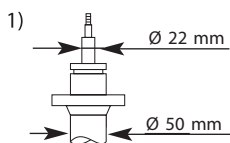

MODEL FAHRZEUG MODELE	YEAR JAHR ANNEE	FRONT/VORNE/AVANT				REAR/HINTEN/ARRIERE			
		PREMIUM Twin-tube Oil	EXCEL-G Twin-tube Gas	GAS-A-JUST Mono-tube Gas		PREMIUM Twin-tube Oil	EXCEL-G Twin-tube Gas	GAS-A-JUST Mono-tube Gas	

Volkswagen (D)

Golf V Variant

2WD 4WD ALL Exc. Sport sus.,	(1K5)	6.07 -	334834¹⁾ 335808²⁾ 324703¹⁾ 325700²⁾ ☺☺☺☺ 910059⁴⁾ SM1714 ☺☺☺☺ 910057⁵⁾ ☺☺☺☺ 910177⁶⁾	344459 354006 ☺☺☺☺ 915400⁷⁾ SM9707⁷⁾ ☺☺☺☺ 910045⁸⁾ SM9708⁸⁾		
2WD ALL ⊕ Sport sus. Exc. , 4WD	(1K5)	6.07 -	334834¹⁾ 324703¹⁾ ☺☺☺☺ 910059⁴⁾ SM1714 ☺☺☺☺ 910057⁵⁾ ☺☺☺☺ 910177⁶⁾	344459 354006 ☺☺☺☺ 915400⁷⁾ SM9707⁷⁾ ☺☺☺☺ 910045⁸⁾ SM9708⁸⁾		
2WD 4WD ALL ⊕ Exc. Sport sus.	(1K5)	6.07 -	☺☺☺☺ 910059⁴⁾ SM1714 ☺☺☺☺ 910057⁵⁾ ☺☺☺☺ 910177⁶⁾	349137³⁾ ☺☺☺☺ 915400⁷⁾ SM9707⁷⁾ ☺☺☺☺ 910045⁸⁾ SM9708⁸⁾		

Golf V Plus

2WD ALL ⊕ Sport sus. Exc.	(5M1)	1.05 -	334834¹⁾ 335808²⁾ 324703¹⁾ 325700²⁾ ☺☺☺☺ 910059⁴⁾ SM1714 ☺☺☺☺ 910057⁵⁾ ☺☺☺☺ 910177⁶⁾	344459 354006 ☺☺☺☺ 915400⁷⁾ SM9707⁷⁾ ☺☺☺☺ 910045⁸⁾ SM9708⁸⁾		
2WD ALL ⊕ Exc. Sport sus.	(5M1)	1.05 -	☺☺☺☺ 910059⁴⁾ SM1714 ☺☺☺☺ 910057⁵⁾ ☺☺☺☺ 910177⁶⁾	349137³⁾ ☺☺☺☺ 915400⁷⁾ SM9707⁷⁾ ☺☺☺☺ 910045⁸⁾ SM9708⁸⁾		

3) ⊕ Normal sus.

4) ⊕ Sport sus.

5) ⊕