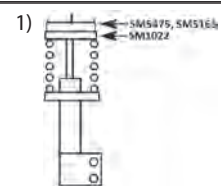

S70 , V70 , C70

S70 2WD 4WD ALL Exc.	1.97 - 11.00	634908				344230 Exc. SM5220	
C70 2WD 4WD ALL Exc.	3.97 - 9.02	634908				344230 Exc. SM5220	
V70 2WD 4WD ALL Exc.	1.97 - 3.00	634908				344230 Exc. SM5220	
V70 2WD 2.0 T, 2.3, 2.3 T5, 2.4, 2.4 T, 2.4 T5, 2.4 D 2.4 Bifuel, 2.4 D5, 2.5 TDI, 2.5 T Exc. AWD	3.00 -		334611 910055 SM5475¹⁾ SM1022¹⁾			553385 SM5493	
V70 4WD 2.4 T AWD, 2.5 T AWD Exc.	3.00 -		334611 910055 SM5165