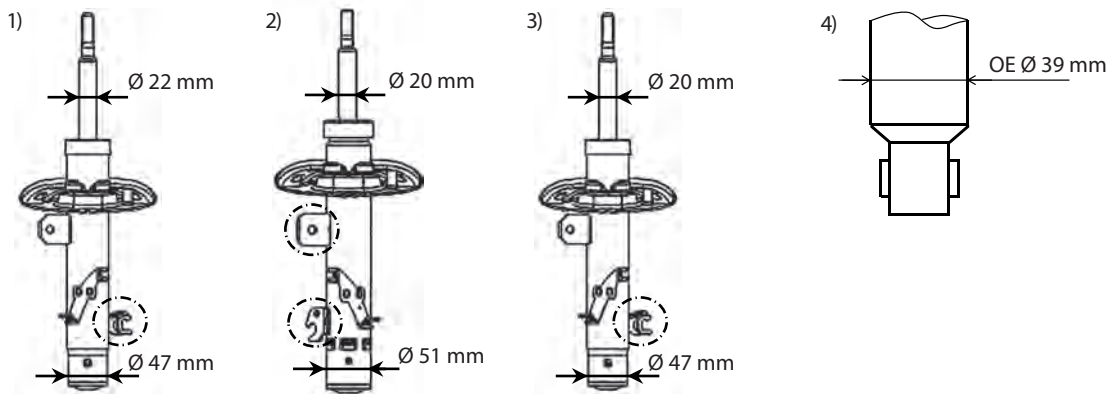

MODEL FAHRZEUG MODELE	YEAR JAHR ANNEE	FRONT/VORNE/AVANT				REAR/HINTEN/ARRIERE			
		PREMIUM Twin-tube Oil	EXCEL-G Twin-tube Gas	GAS-A-JUST Mono-tube Gas		PREMIUM Twin-tube Oil	EXCEL-G Twin-tube Gas	GAS-A-JUST Mono-tube Gas	

Citroën (F)

C4 Aircross

 	4.12 -		339254 L 339253 R			340060	
		935304 ▼ SM5657 912053			910349		

C4 Cactus

1.2 PureTech 130, 1.2 THP 110 1.2 VTi 75 / PureTech 75, 1.2 VTi 82 1.6 BlueHDi 100, 1.6 HDi 90	9.14 - 1.18		339803 L¹⁾ 339802 R¹⁾			3438010	
		910197 SM1553					
1.2 PureTech 82, 1.2 PureTech 110 1.2 PureTech 130, 1.2 THP 110 1.2 VTi 75 / PureTech 75, 1.2 VTi 82 1.5 BlueHDi 100, 1.5 BlueHDi 120 1.6 BlueHDi 100, 1.6 HDi 90	2.18 -		3338058 L²⁾ 3338057 R²⁾ 3348099 L³⁾ 3348098 R³⁾			3438001⁴⁾	
		910197 SM1553					

C4 Picasso I, C4 Grand Picasso I

	9.06 -		333773 L 333772 R			3450005	
		910067 MB1901 SM1923¹⁾ SM1061¹⁾					

1)

	C4 Picasso I / C4 Grand Picasso I		→RPO 13110 →30.09.2012	RPO 13111→ 01.10.2012→
DV6C	1.6 HDi, 1.6 e-HDi	82 kW	SM1923	SM1061
DV6TED4	1.6 HDi, 1.6 e-HDi	80 kW	SM1923	SM1923
DW10BTED4	2.0 HDi	100 kW	SM1923	SM1923
DW10CTED4	2.0 HDi	110kW, 120 kW	SM1923	SM1061
EP6	1.6 VTi	88 kW	SM1923	SM1923
EP6C	1.6 VTi	88 kW	SM1923	∅
EP6CDT	1.6 THP	115 kW	SM1923	∅
EP6DT	1.6 THP	103 kW, 110 kW	SM1923	SM1923
EW10A	2.0	103 kW	SM1923	SM1061
EW7A	1.8 i, 1.8 Flex, 1.8 BiFuel, 1.8 CNG	86 kW, 92 kW	SM1923	SM1923