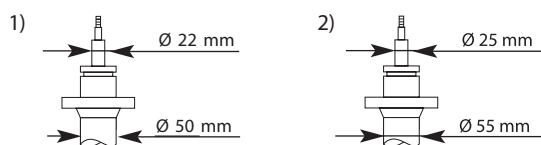

Volkswagen Commercial (D)

Caddy, Caddy Maxi

(2WD) ALL Exc. 2.0 EcoFuel, Caddy Maxi, H/D,	(2K_, 2C_)	3.04 - 5.15		334834¹⁾ 335808²⁾			344457		
			910177	SM1714					
(2WD) 2.0 EcoFuel Exc. Caddy Maxi, H/D,	(2K_, 2C_)	4.06 - 9.09		334834¹⁾ 335808²⁾			344457		
			910177	SM1714					
(2WD) 2.0 EcoFuel Exc. Caddy Maxi, H/D,	(2K_, 2C_)	10.09 - 5.15		334834¹⁾ 335808²⁾			344458		
			910177	SM1714					
(2WD) ALL Exc. Caddy Maxi, H/D,	(2K_, 2C_)	3.04 - 5.15		334834¹⁾ 335808²⁾			344458		
			910177	SM1714					
(2WD) ALL H/D,	(2K_, 2C_)	3.04 - 5.15		334834¹⁾ 335808²⁾			344458		
			910177	SM1714					
(4WD) ALL Exc. Caddy Maxi	(2K_, 2C_)	5.08 - 5.15		335808²⁾			349201		
			910177	SM1714					
(2WD) ALL Caddy Maxi Incl.	(2K_, 2C_)	3.04 - 5.15		335808²⁾			349227		
			910177	SM1714					
(2WD) 2.0 EcoFuel Caddy Maxi Incl. H/D,	(2K_, 2C_)	4.06 - 5.08		334834¹⁾ 335808²⁾			344458		
			910177	SM1714					
(2WD) 2.0 EcoFuel Caddy Maxi Incl. H/D,	(2K_, 2C_)	6.08 - 5.15		335808²⁾			349227		
			910177	SM1714