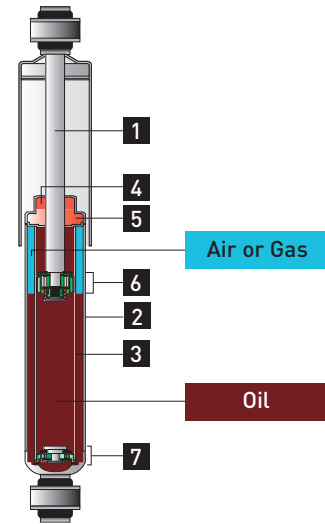

- La ventaja que tiene este tipo de amortiguador, es el innovador sistema de valvulado de doble fase, el cual ofrece la fuerza óptima de amortiguación.

系由外壳与内部气缸组成的双重构造，油被注入至气缸内部和油箱中。其余的仅注入空气（油压式标准减震器）或氮气（复筒式气压减震器）（注入气压为1MPa以下的低压型）。

- 阻尼力发生阀有两处，因此较易进行精密微调。

2. Mono Tube Shock Absorbers

In the cylinder section of the mono tube type structure, the interior of tube is divided. Into oil chamber and gas chamber by an oil-filled free piston. The remaining space is filled with nitrogen gas (a high pressure type with filler gas pressure from 1.5MPa to 3MPa).

- High gas pressure enables damping force to retain the stability of the vehicle.

El amortiguador de Mono-tubo se conforma de único cilindro. Dentro del cilindro, se cuentan con 2 cámaras, separadas por un pistón flotante. Una cámara se llena de aceite y la otra de gas nitrógeno herméticamente sellados. La presión de gas oscila entre 1.5MPa~3MPa.

- Gracias a la alta presión de gas, la fuerza de amortiguación permanece constante.

为仅有气缸的单筒构造，筒内注满油，被自由活塞分为油舱与气舱。其余的注入氮气（注入气压为1.5MPa~3MPa的高压型）。

- 因经常保持高压，阻尼力较稳定。

- 1 >>> Piston Rod
- 2 >>> Outer
- 3 >>> Cylinder
- 4 >>> Seal (Oil Seal)
- 5 >>> Rod Guide
- 6 >>> Piston Valve Unit
- 7 >>> Base Valve Unit