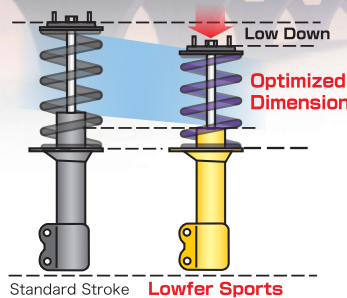

Comfortable ride with Lower suspension.

Comfortable ride with Lower suspension. Installing a lowering spring results in a lower ride height than with a standard spring. But installing a short-stroke shock absorber means the stroke will be nearly the same as the original shock absorber.

Lower Sports Plus 14-Level Dial Easy Adjustments to Suit Your Driving Style

We've introduced a 14-level dial for the Lower Sports rear shock absorber to give you the ability to make superfine adjustments. The new dial lets you set the precise ride quality you want.