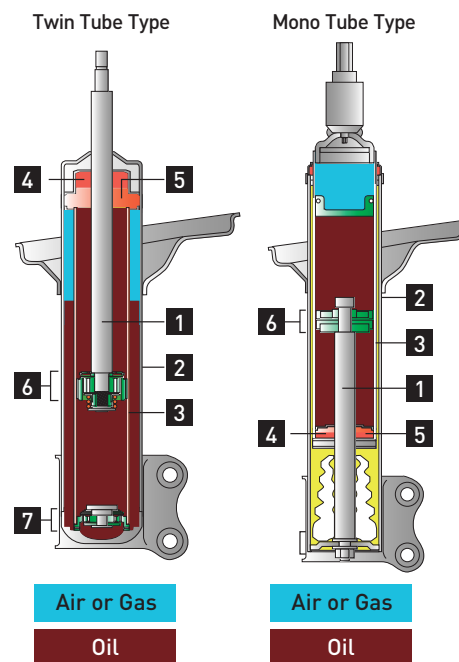

- Gracias a la alta presión de gas, la fuerza de amortiguación permanece constante.

为仅有气缸的单筒构造，筒内注满油，被自由活塞分为油舱与气舱。其余的注入氮气（注入气压为1.5MPa~3MPa的高压型）。

- 因经常保持高压，阻尼力较稳定。

- 1 >>> Piston Rod
- 2 >>> Outer
- 3 >>> Cylinder
- 4 >>> Seal (Oil Seal)
- 5 >>> Rod Guide
- 6 >>> Piston Valve Unit
- 7 >>> Base Valve Unit

- 1 >>> Piston Rod
- 2 >>> Cylinder
- 3 >>> Seal (Oil Seal)
- 4 >>> Rubber Cushion
- 5 >>> Piston Valve Unit
- 6 >>> Floating Diving Piston

3. MacPherson Strut

As a component of the suspension, strut functions to position the wheel of the vehicle.

- 1 >>> Piston Rod
- 2 >>> Outer
- 3 >>> Cylinder
- 4 >>> Seal (Oil Seal)
- 5 >>> Rod Guide
- 6 >>> Piston Valve Unit
- 7 >>> Base Valve Unit

4. MacPherson Strut Cartridge

Strut cartridge is a replacement parts for the functional section of the strut which provides damping force.