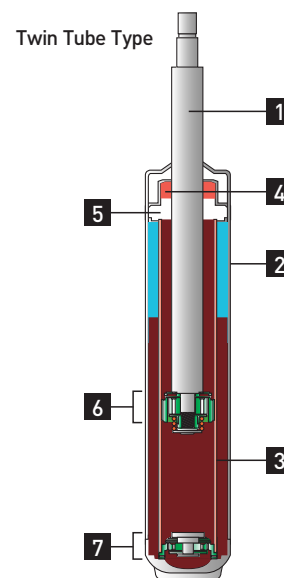

4. MacPherson Strut Cartridge

Strut cartridge is a replacement parts for the functional section of the strut which provides damping force.

Elemento de reemplazo para los amortiguadores de tipo estructura, permite cambiar únicamente el sistema de amortiguación.

仅用于更换压杆中阻尼力发生的功能性部分。

- 1 >>> Piston Rod
- 2 >>> Outer
- 3 >>> Cylinder
- 4 >>> Seal (Oil Seal)
- 5 >>> Rod Guide
- 6 >>> Piston Valve Unit
- 7 >>> Base Valve Unit