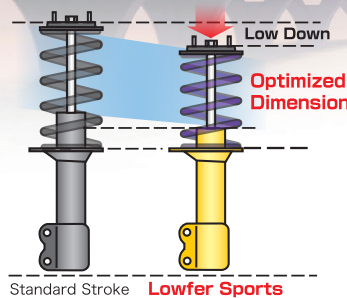

- ① Strengthens rebound damping forces at slower speeds to improve response and handling.
- ② Increasing rebound damping forces by 5~10% ensures a smooth ride.
- ③ Absorbs the impact of bumps and seams above moderate speeds by adjusting the full volume of the damping force.

Comfortable ride with Lower suspension. Installing a lowering spring results in a lower ride height than with a standard spring. But installing a short-stroke shock absorber means the stroke will be nearly the same as the original shock absorber.